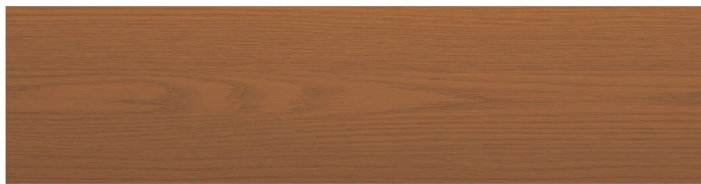

Shed & Fence Colour Chart

Shed & Fence Wood Treatment is a waterproof wood stain that's long lasting and enhances the natural beauty of wood. Protek Shed & Fence treatment is a cost effective wood stain that can be applied to planed (finished) as well as rough sawn timber. This wood contains wax additives for the extra protection of a water resistant coating.

Shed & Fence Russet

Russet

Gold

Ochre

Light Green

Cedar

Dark Green

Rosewood